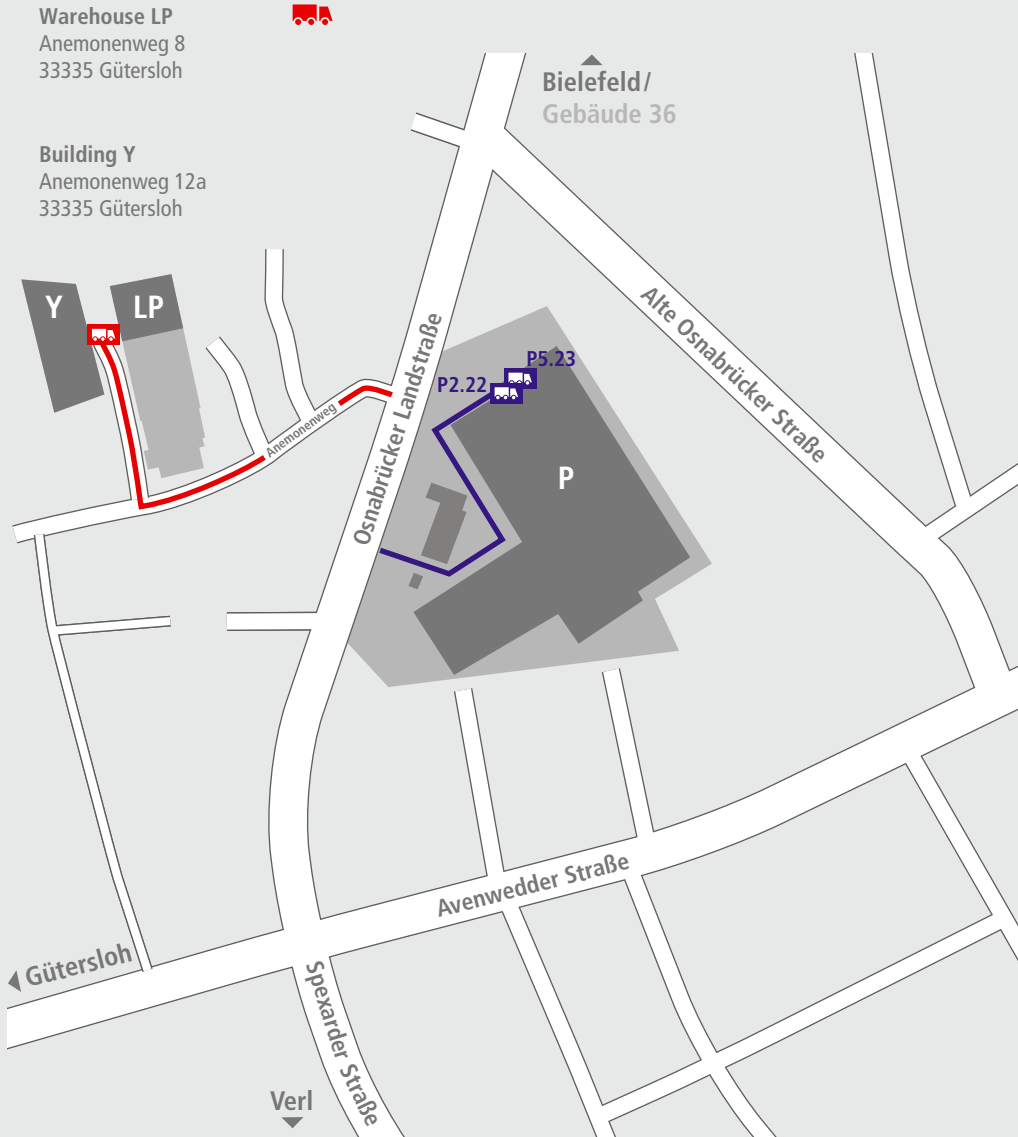

Approach Gütersloh/Avenwedde

Incoming Goods

System Engineering P5.23
Production P2.22

Osnabrücker Landstraße 20
33335 Gütersloh

Warehouse LP
Anemonenweg 8
33335 Gütersloh

Building Y
Anemonenweg 12a
33335 Gütersloh

Incoming Goods business hours

Mon – Thu 7 a.m. – 4 p.m.
Fri 7 a.m. – 3 p.m.