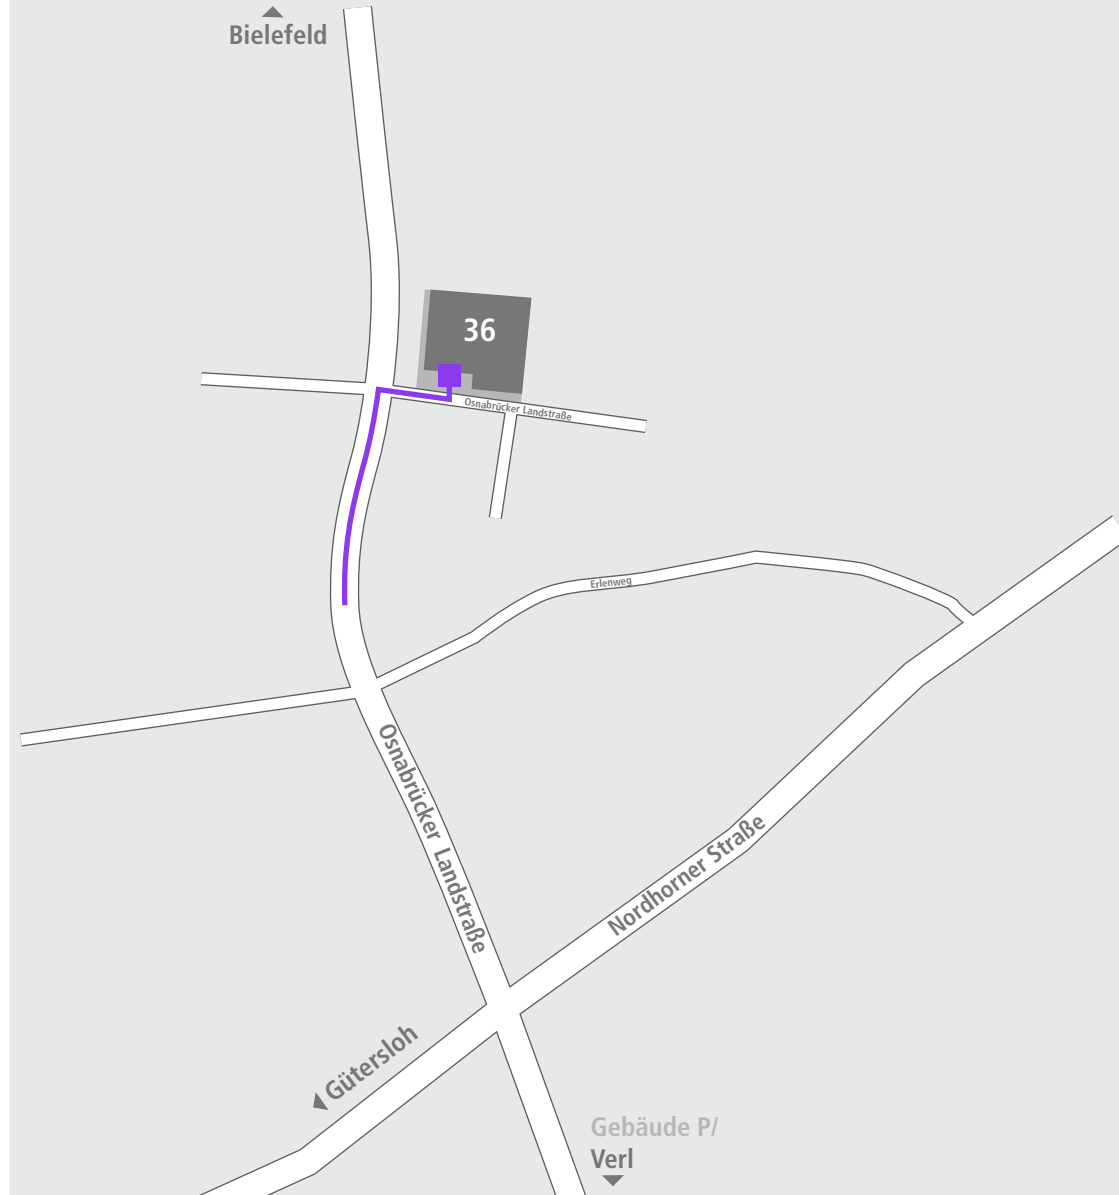

H22

Eiserstraße 1

D24

Stahlstraße 31

I14

Strothweg 6

E34

Bronzestraße 7

J

Central warehouse
Zur Gepag 2

F06

Eiserstraße 10

M1.13

Access/navigation via Westring
across from (Westring 11, Lidl market)

Incoming Goods business hours

Mon – Thu

Building Y
Anemonenweg 12a
33335 Gütersloh

Incoming Goods business hours

Mon – Thu 7 a.m. – 4 p.m.
Fri 7 a.m. – 3 p.m.

Building 36

Osnabrücker Landstraße 154
33335 Gütersloh

Approach Herzebrock-Clarholz

Incoming Goods

Exhibition	01.317	
Demo systems	05.320	
Building N	N804	

Dieselstraße 64-72
33442 Herzebrock-Clarholz

Incoming Goods business hours

Mon – Thu	7 a.m. – 5 p.m.
Fri	7 a.m. – 3 p.m.

Warehouse LO

Dieselstraße 74
33442 Herzebrock-Clarholz