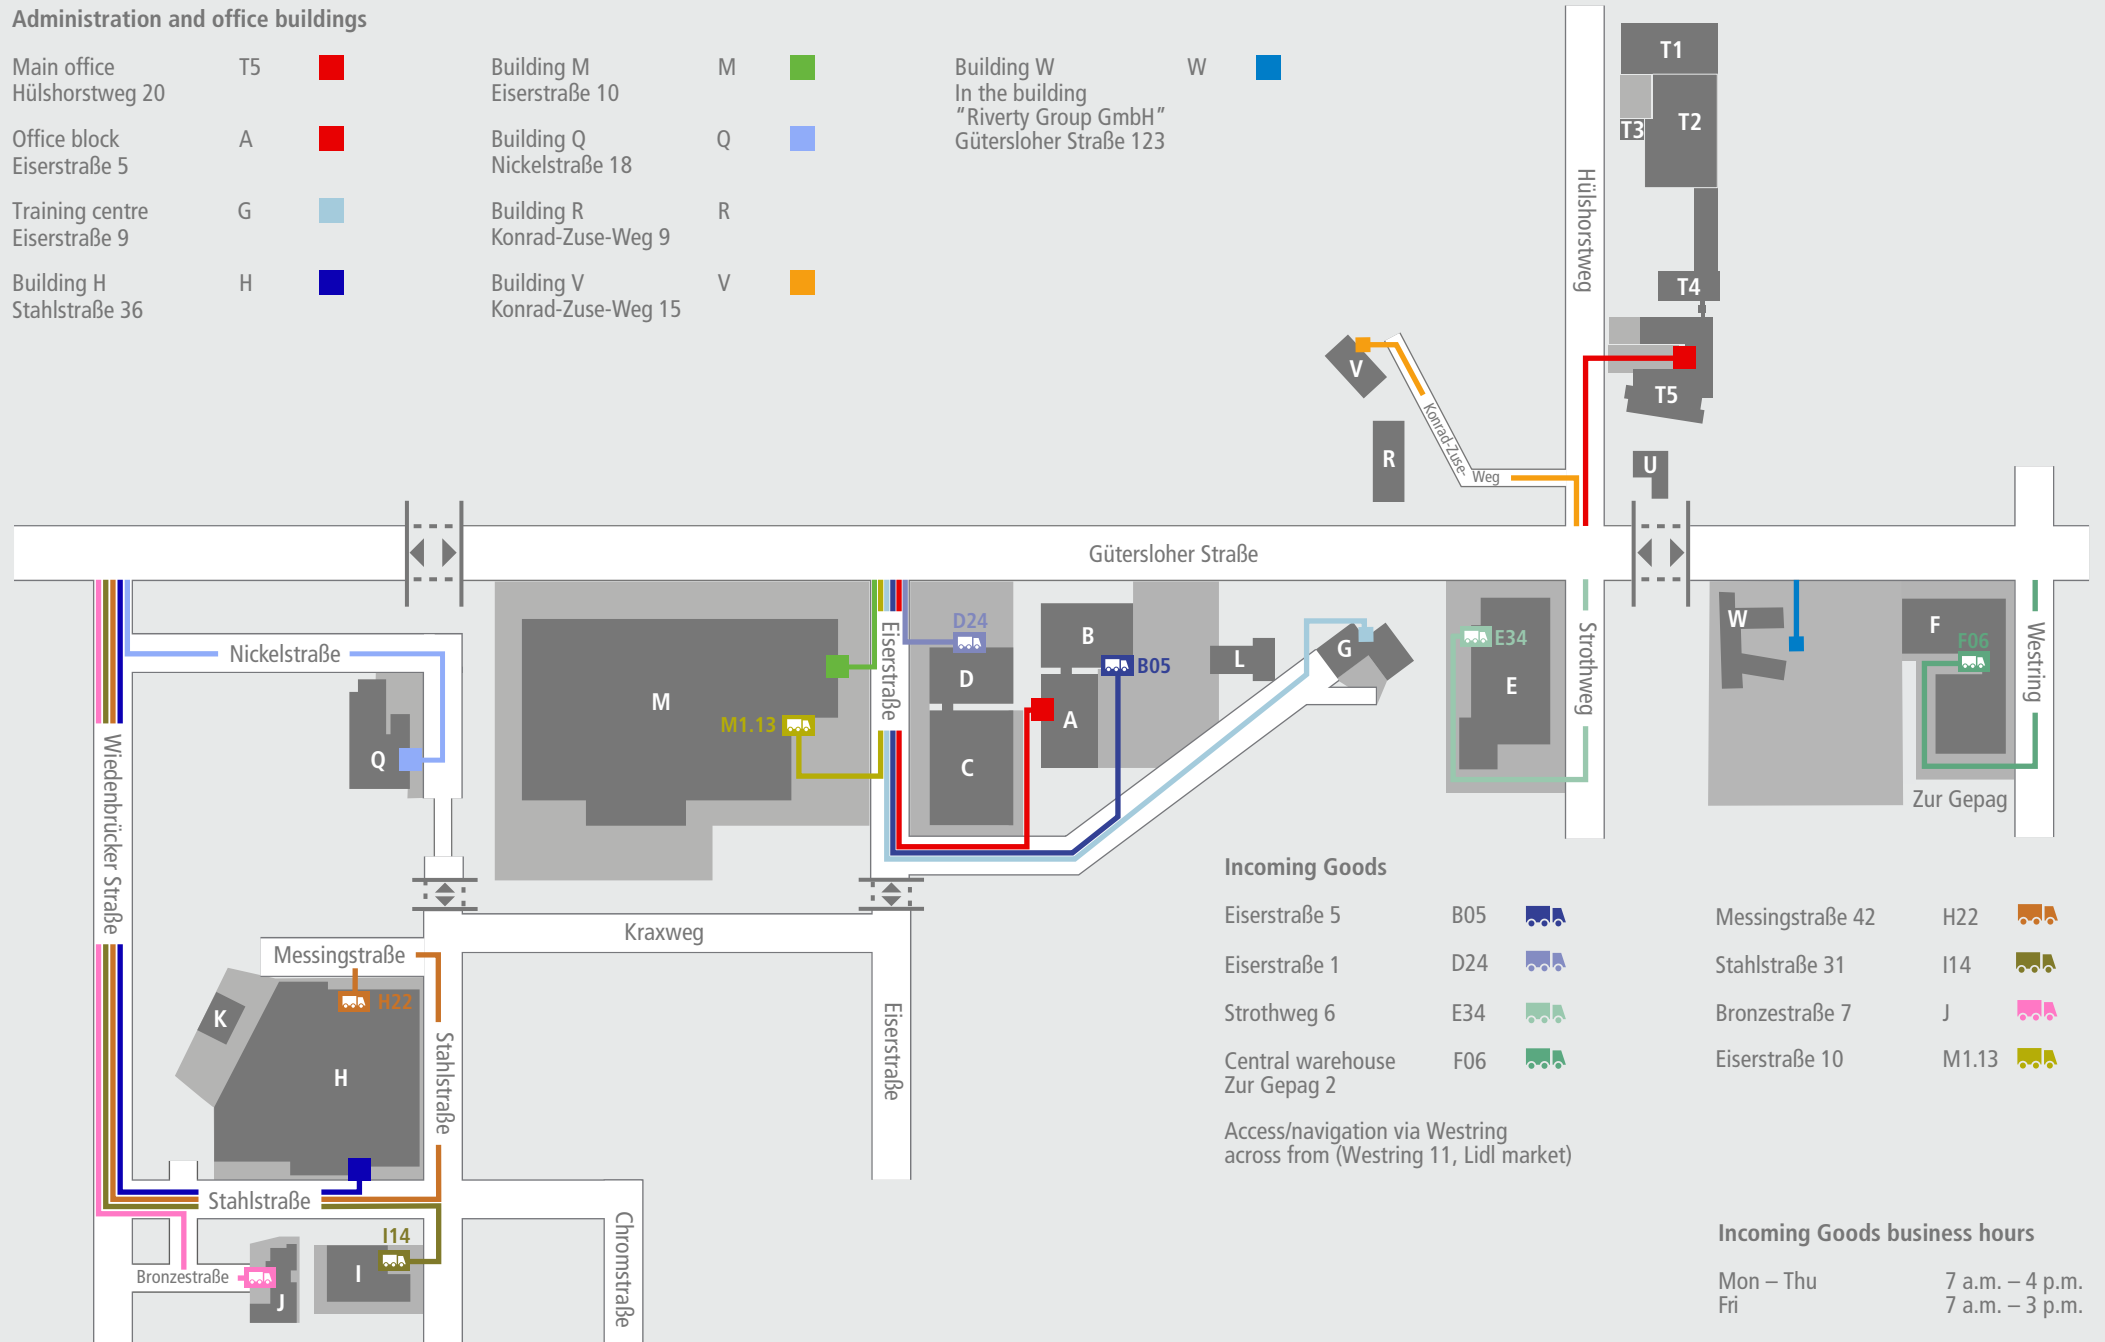

Administration and office buildings

Main office
Hülshorstweg 20

T5

Building M
Eiserstraße 10

M

Building W
In the building
"Riverty Group GmbH"
Güterloher Straße 123

W

Office block
Eiserstraße 5

A

Building Q
Nickelstraße 18

Q

Training centre
Eiserstraße 9

G

Building R
Konrad-Zuse-Weg 9

R

Building H
Stahlstraße 36

H

Building V
Konrad-Zuse-Weg 15

V

Incoming Goods

Eiserstraße 5

B05

Messingstraße 42

H22

Eiserstraße 1

D24

Stahlstraße 31

I14

Strothweg 6

E34

Bronzestraße 7

J

Central warehouse
Zur Gepag 2

F06

Eiserstraße 10

M1.13

Access/navigation via Westring
across from (Westring 11, Lidl market)

Incoming Goods business hours

Mon – Thu

7 a.m. – 4 p.m.

Fri

7 a.m. – 3 p.m.