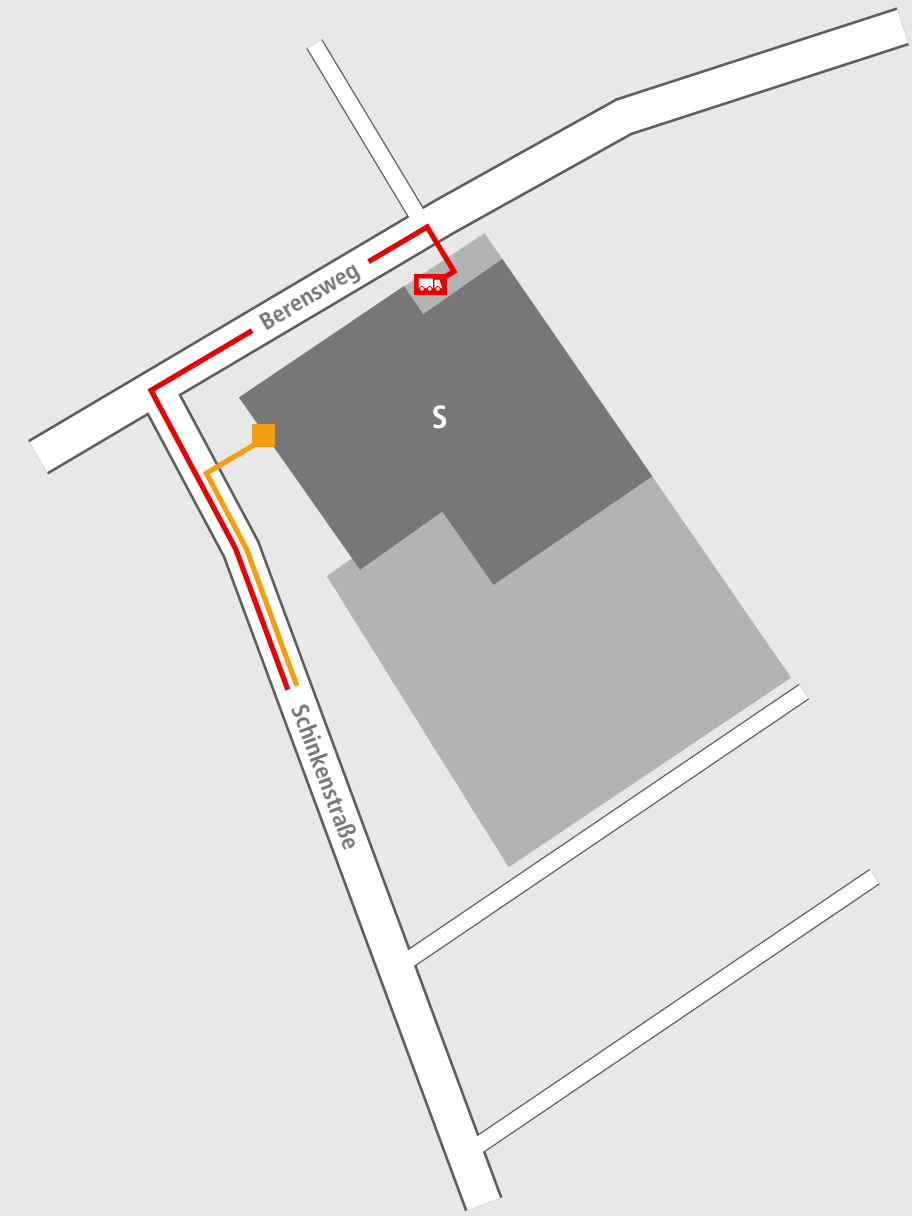

Incoming Goods

Building S, access via Berensweg, S303

Schinkenstraße 16
33415 Verl