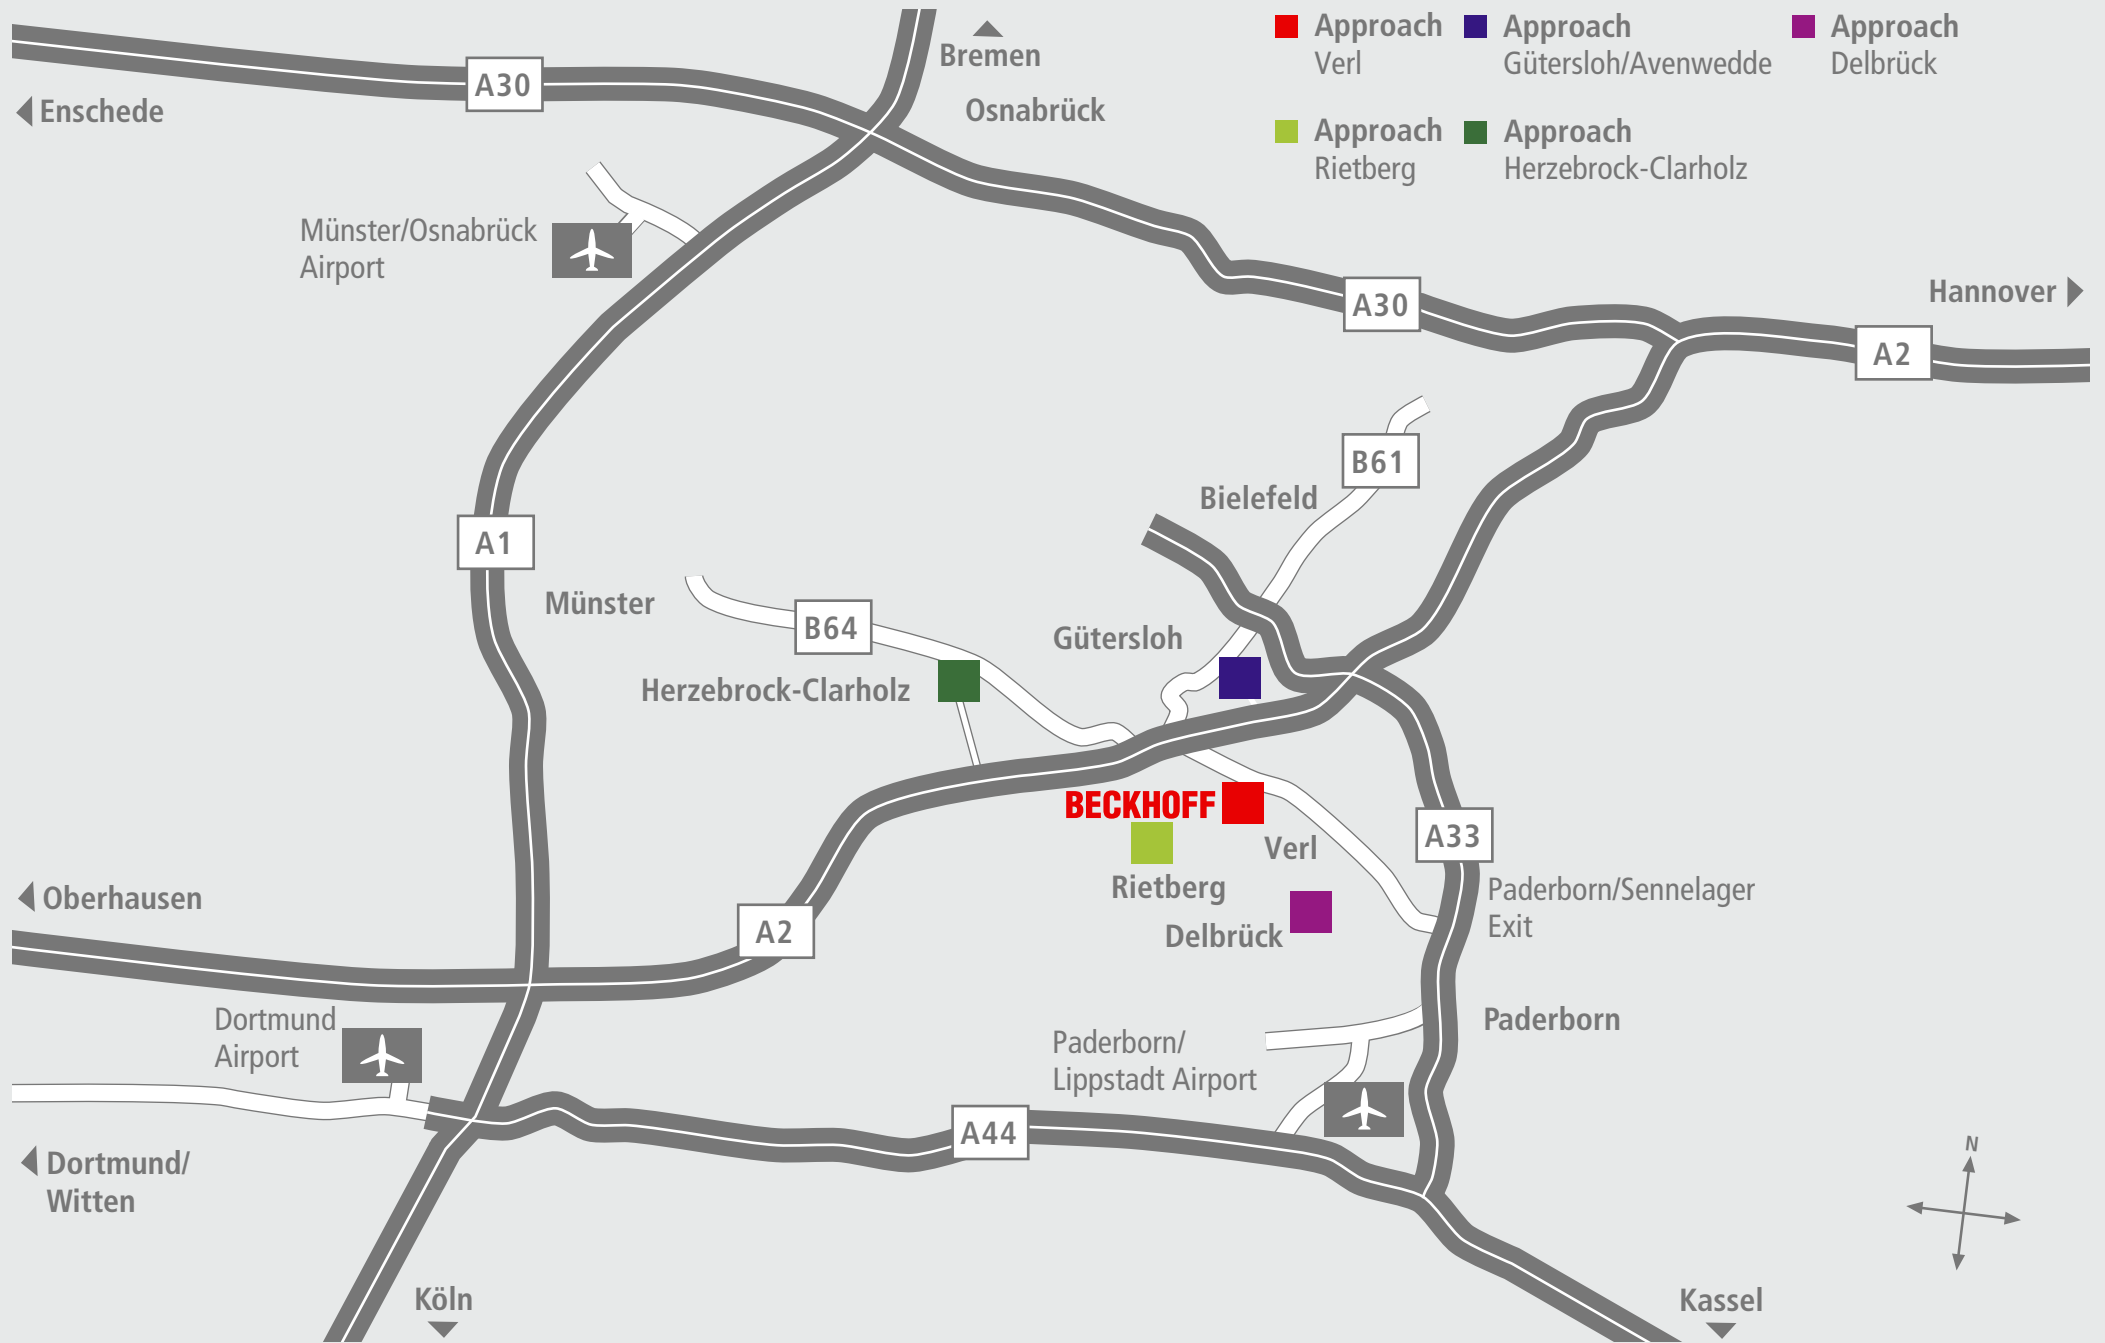

BECKHOFF New Automation Technology

Administration and office buildings

Main office
Hülshorstweg 20

T5

Building M
Eiserstraße 10

M

Building W
In the building
"Riverty Group GmbH"
Güterloher Straße 123

W

H22

Eiserstraße 1

D24

Stahlstraße 31

I14

Strothweg 6

E34

Bronzestraße 7

J

Central warehouse
Zur Gepag 2

F06

Eiserstraße 10

M1.13

Access/navigation via Westring
across from (Westring 11, Lidl market)

Incoming Goods business hours

Mon – Thu

Mon – Thu 7 a.m. – 4 p.m.
Fri 7 a.m. – 3 p.m.

Approach Delbrück, Warehouse G

Incoming Goods

Warehouse G 

Jügendamm 2
33129 Delbrück

Incoming Goods business hour

Mon – Thu 7 a.m. – 5 p.m.
Fri 7 a.m. – 3 p.m.